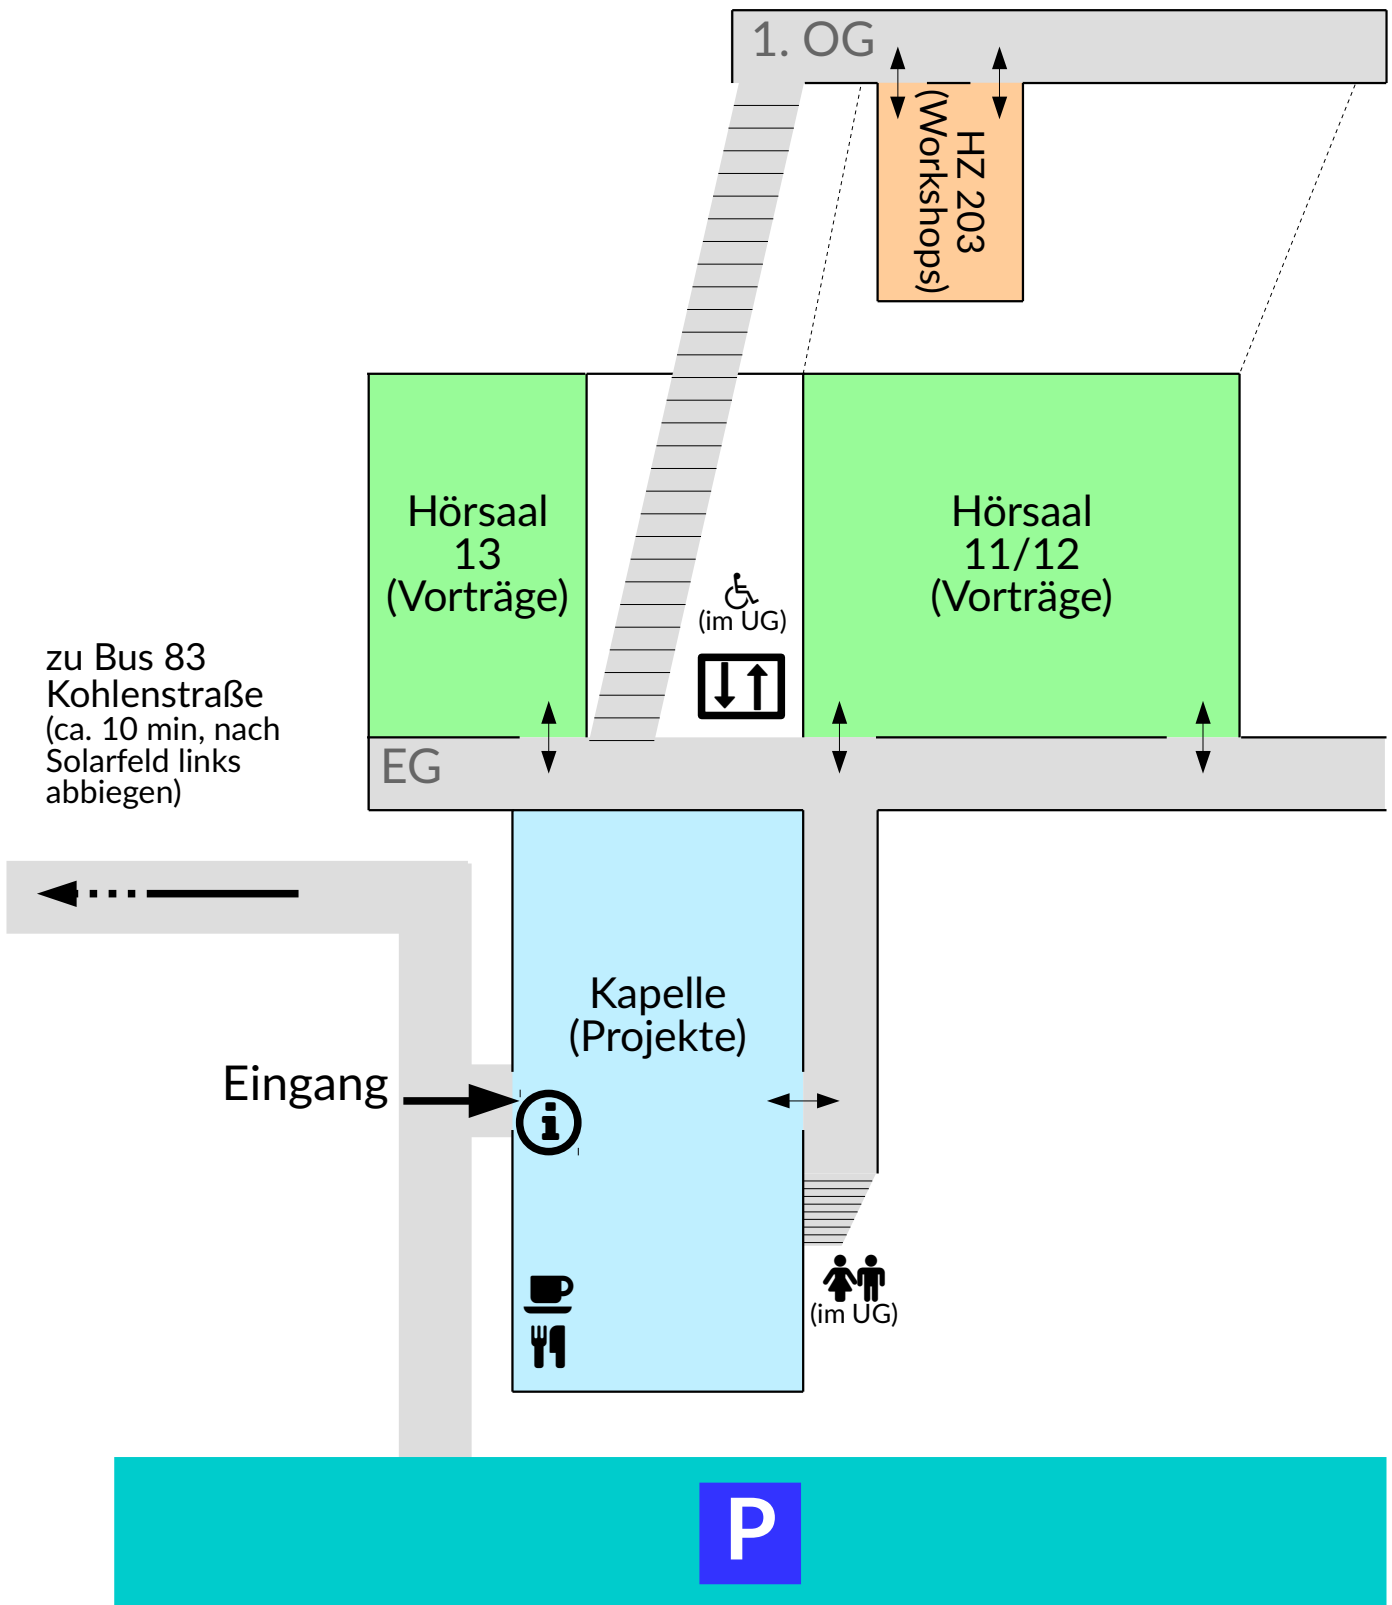

Pi and More 10 – 24. Juni 2017

Uni Trier, Campus 2, Behringstr. 21, 54296 Trier

Bus 85
Campus 2